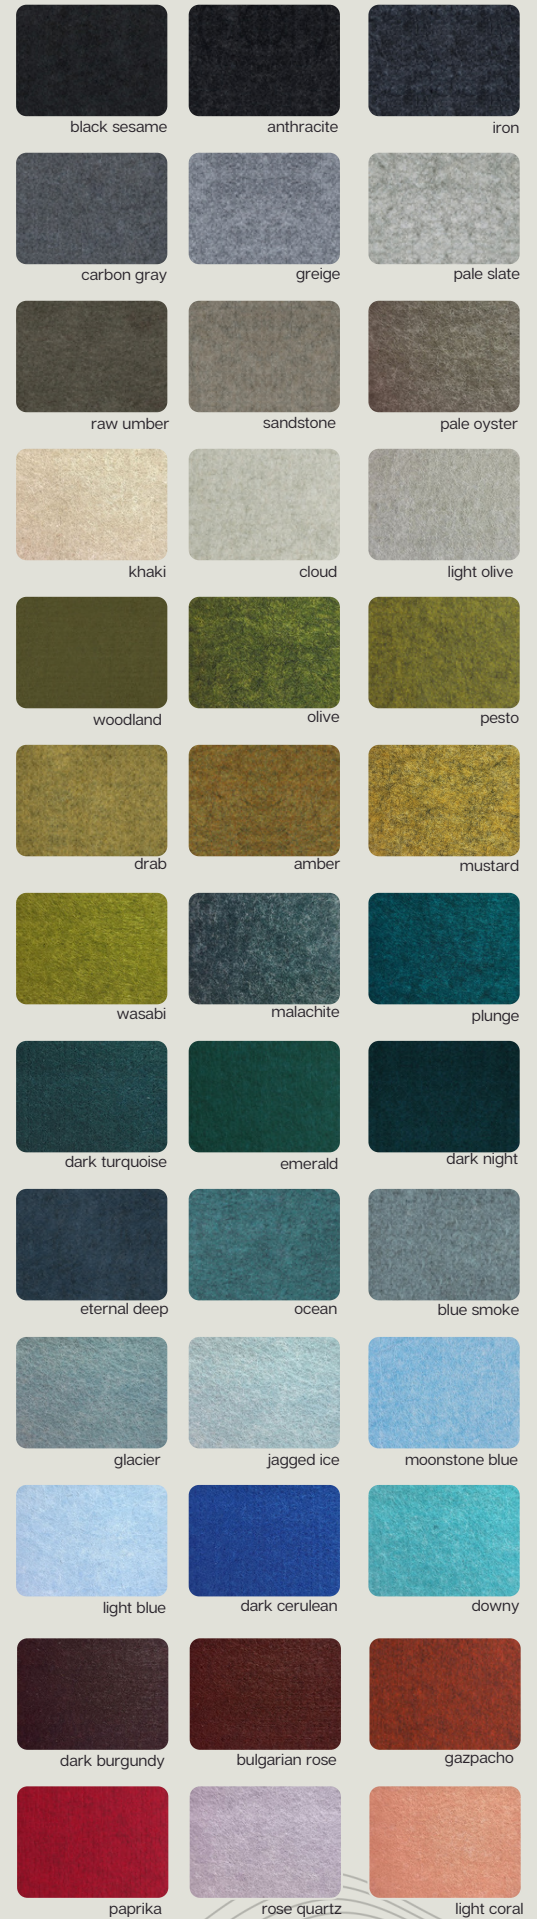

WaveSilence

Thermoformed panels

Product card
2023/2024

Standard patterns

Sea
1130x2750 mm
20 mm
50 mm

Harmony
1180x2750 mm
35 mm
25 mm

Storm
825x 2750 mm
89 mm
60 mm 120 mm 160 mm 80 mm 140 mm
30 mm 70 mm 25 mm 25 mm 50 mm 55 mm

Flow
1170x 2750 mm
10 mm
22 mm 3 mm

Rhythm
1165x 2750 mm
10 mm
3 mm 48 mm

Pulse
1125x 2750 mm
14 mm
15 mm 20 mm

Flow

PET felt color palette

9 mm

12 mm

*The filzbee colors you see vary depending on the screen characteristics of your TV/computer/tablet/smartphone, although they are selected to be closest to the original color shades.
To be sure of your choice, we recommend viewing samples of PET felt.

Material color palette - upholstered product

Acoustic properties

NRC = 0.4-0.95 depends on the installation method

Cleaning

The products are easy to clean with a damp cloth or a vacuum cleaner

Fire resistance