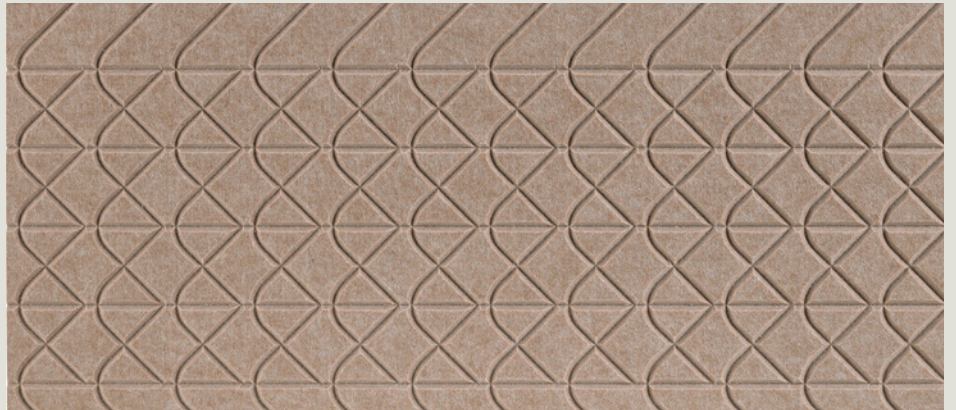

9 mm

12 mm

Possibility to personalize the dimensions and production of the tile according to received project

**Line**

**Slash 2**

**Mountains**

**Trail**