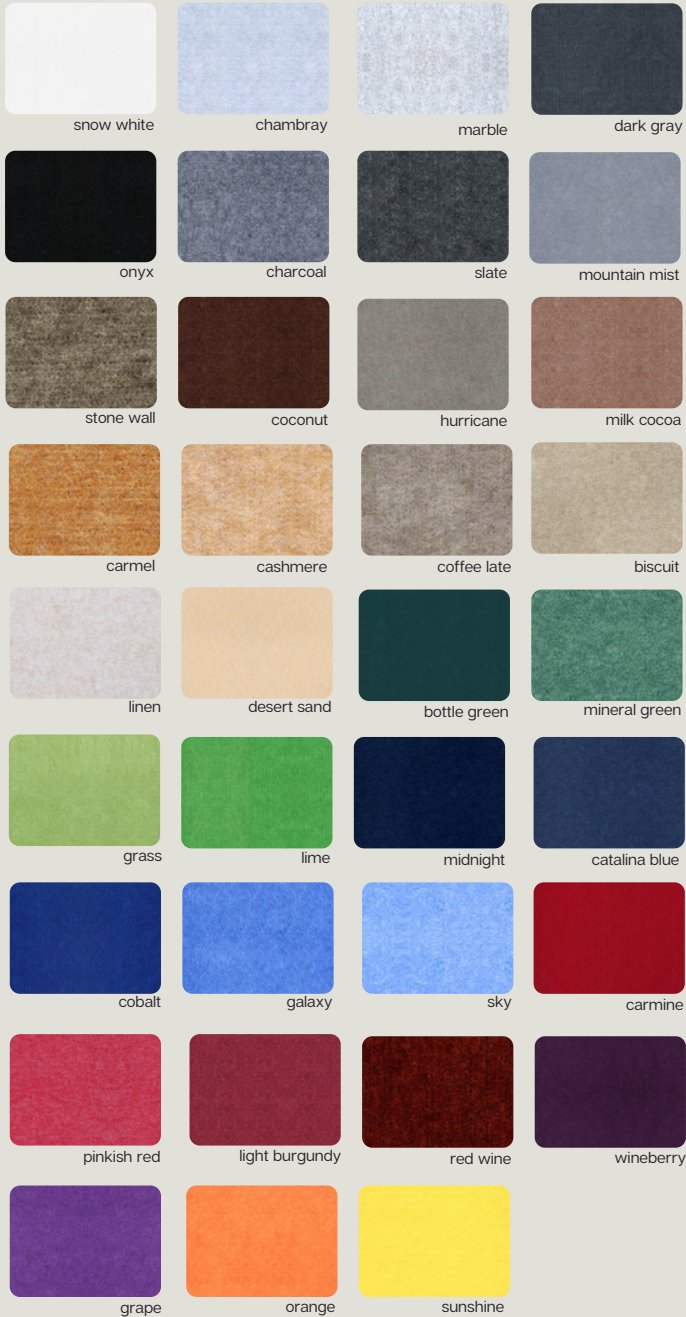

# Color palette

## 12 mm

\*The filzbee colors you see vary depending on the screen characteristics of your TV/computer/tablet/smartphone, although they are selected to be closest to the original color shades.

To be sure of your choice, we recommend viewing samples of PET felt.