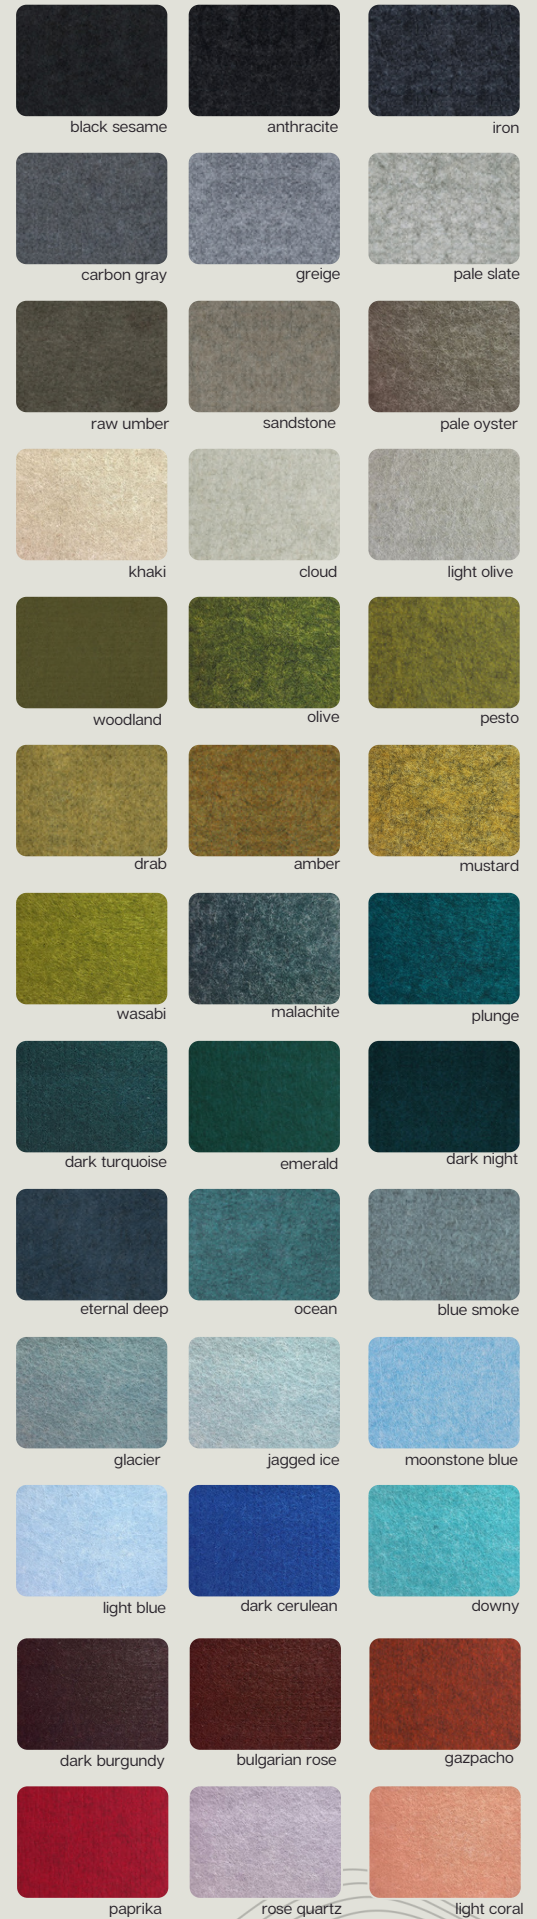

250x250 mm

Hexa Line

Hexa 1

Hexa 2

Hexa 3

Hexa 4

300x300 mm | 600x600 mm | 1200x1200 mm

Slash 1

# Color palette

## 12 mm

\*The filzbee colors you see vary depending on the screen characteristics of your TV/computer/tablet/smartphone, although they are selected to be closest to the original color shades.

To be sure of your choice, we recommend viewing samples of PET felt.