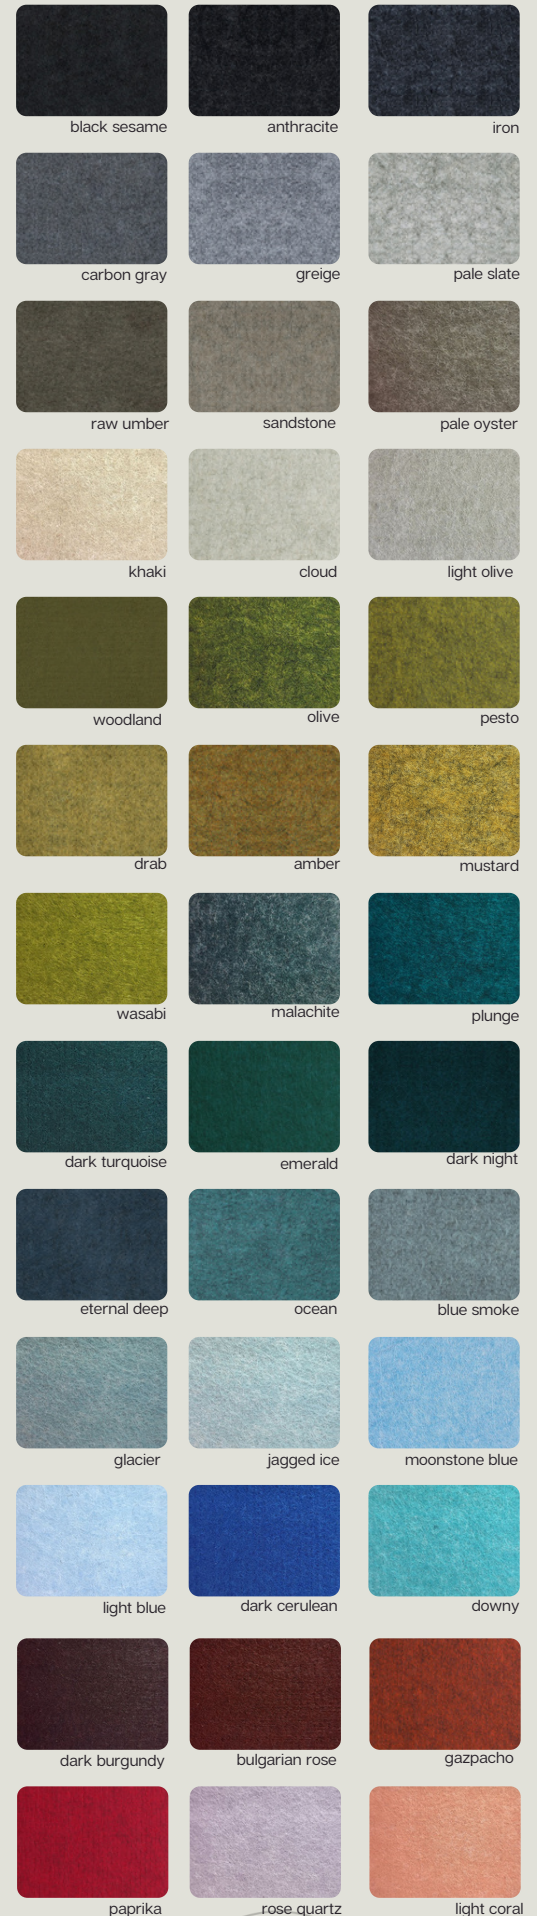

### Standard patterns

**Triangle**

300x300 mm | 600x600 mm  
1200x1200 mm

**Square**

300x300 mm  
600x600 mm  
1200x1200 mm

**Brick**

300x150 mm  
300x100 mm

**Brick 2**

150x300 mm | 300x600 mm  
1200x600 mm

**Remember**

250x250 mm

**Chevron**

300x 600 mm

Available thicknesses

9 mm

12 mm

# Color palette

## 12 mm

\*The filzbee colors you see vary depending on the screen characteristics of your TV/computer/tablet/smartphone, although they are selected to be closest to the original color shades.  
To be sure of your choice, we recommend viewing samples of PET felt.