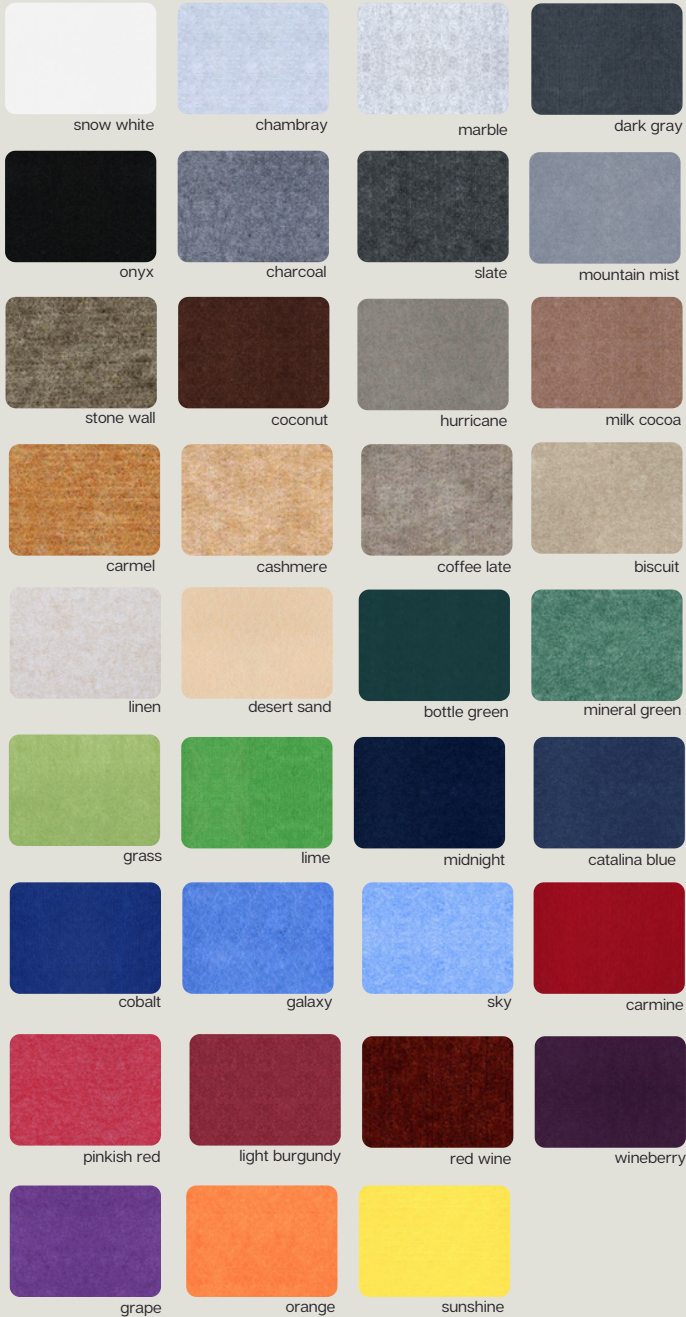

# Color palette

## 12 mm

\*The filzbee colors you see vary depending on the screen characteristics of your TV/computer/tablet/smartphone, although they are selected to be closest to the original color shades.  
To be sure of your choice, we recommend viewing samples of PET felt.