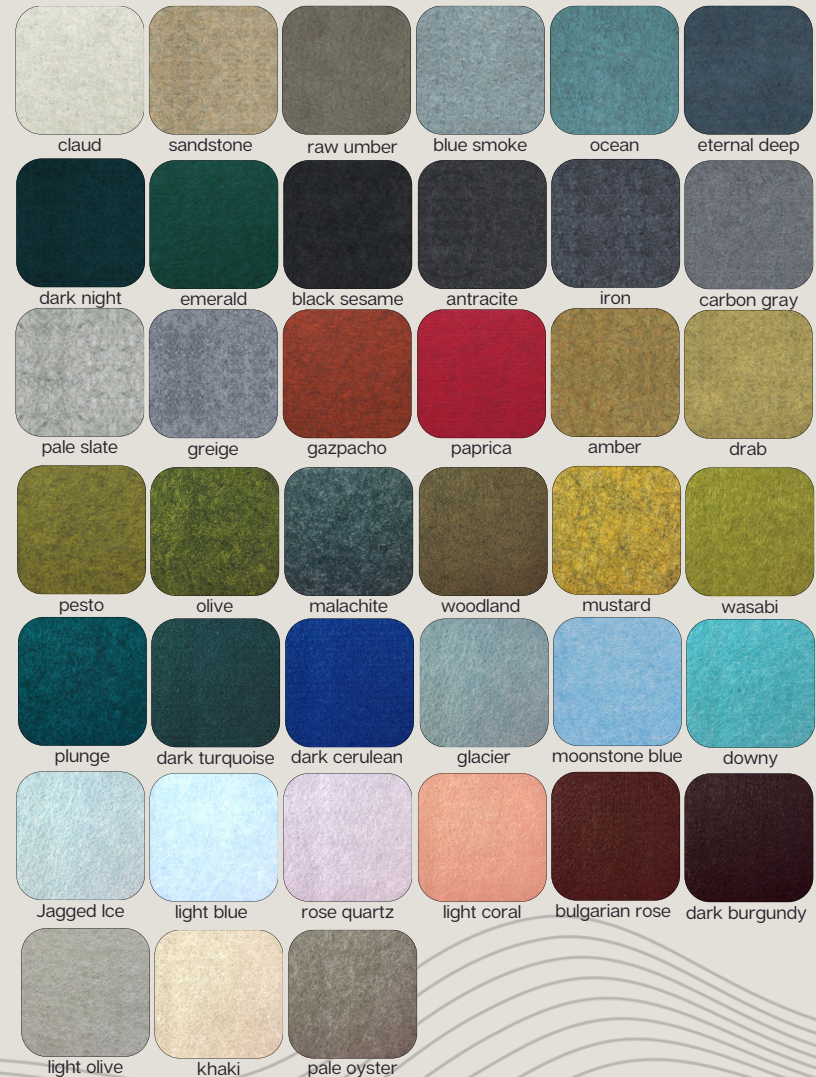

Product sheet

Felt
endlessly

Waves

Acoustic PET felt baffles

Our ceiling baffles are the perfect solution for office spaces to significantly improve acoustic performance.

Specification

Material: PET felt
 Min. 60% from recycled PET bottles
 Sound absorption and reflection effect
 Easy to install and clean
 Recyclable
 Production: Poland

Color palette 9mm | 18mm

Color palette 12mm | 24mm

298

So many bottles transformed into a
single sheet of 12 mm PET felt.

By choosing our products, you contribute to the
elimination of plastic from our environment!