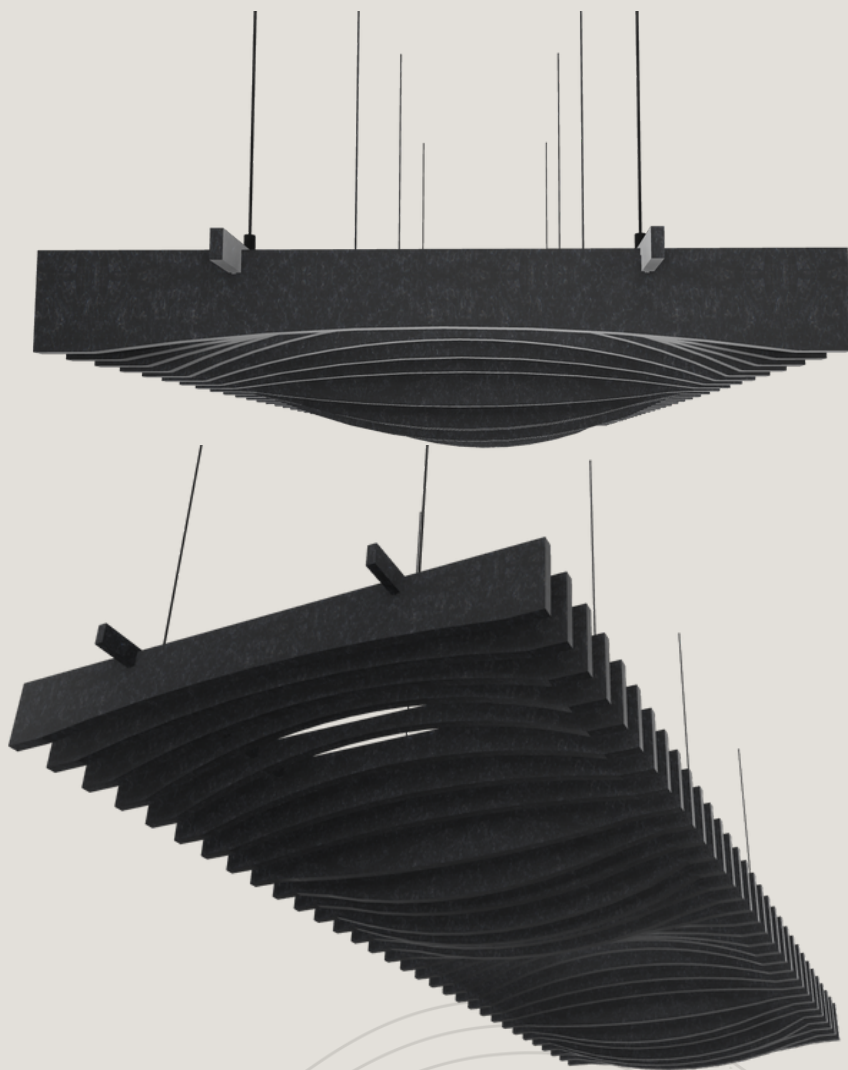

Product sheet

Felt
endlessly

Waves

Acoustic PET felt baffles

Our ceiling baffles are the perfect solution for office spaces to significantly improve acoustic performance.

Specification

Material: PET felt
 Min. 60% from recycled PET bottles
 Sound absorption and reflection effect
 Easy to install and clean
 Recyclable
 Production: Poland

Thickness of baffles: 12 mm / 18 mm / 24 mm
 Material density: 1900g/m
 Flammability class: B, s1
 Mounting method: mounting slings

Thickness (mm)	Quantity of baffles	Distance between baffles (mm)	Width (mm)	Length (mm)
12	32	100	1180	3300
18	24	100	1180	2500
24	32	100	1180	3300

Color palette 9mm | 18mm

Color palette 12mm | 24mm

298

So many bottles transformed into a
single sheet of 12 mm PET felt.

By choosing our products, you contribute to the
elimination of plastic from our environment!