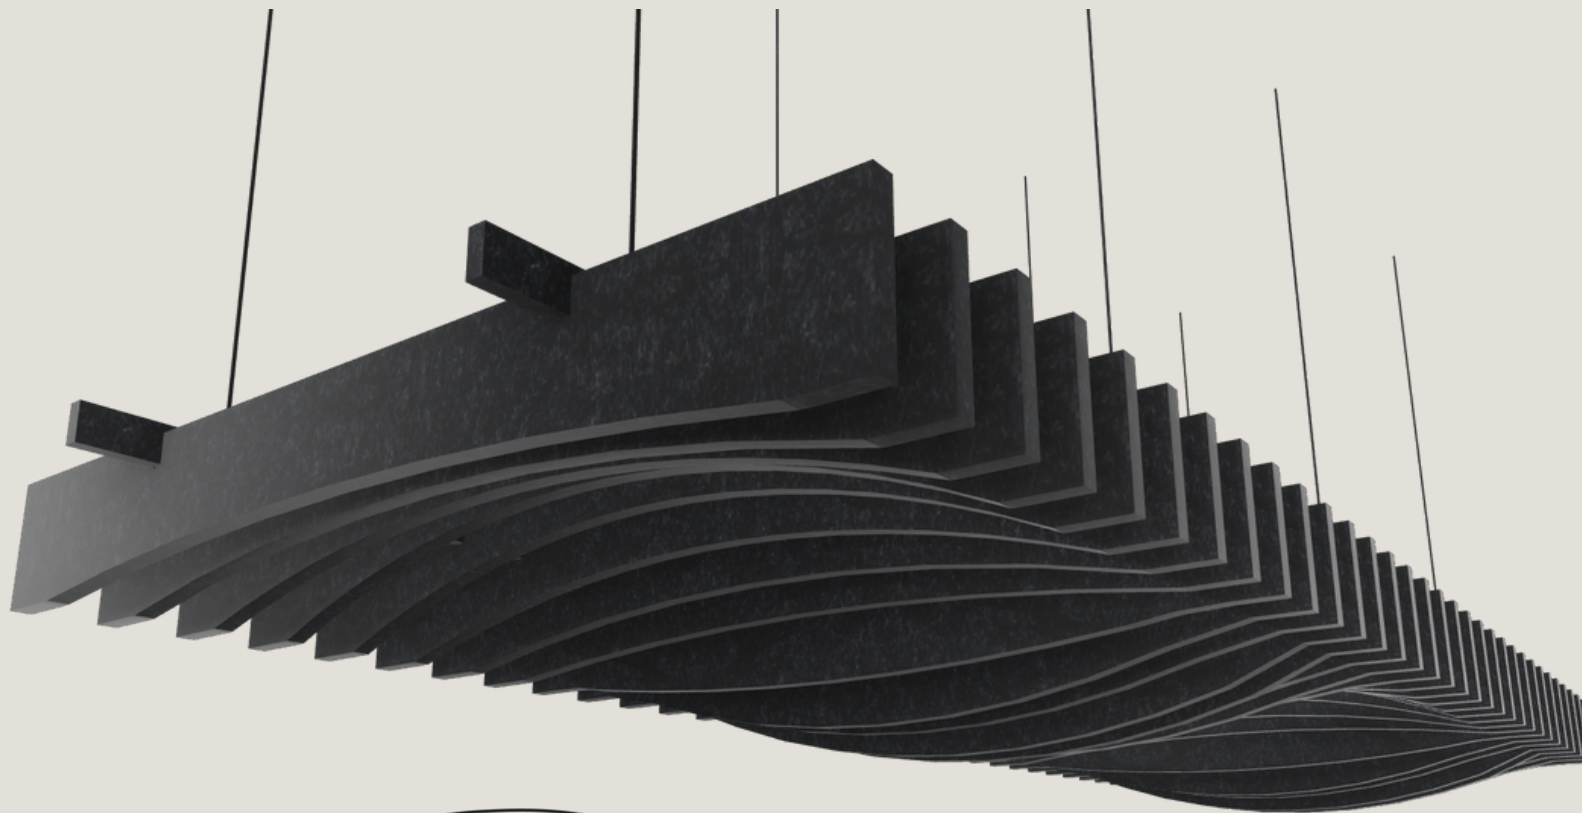

Product sheet

Felt
endlessly

Waves

Acoustic PET felt baffles

Our ceiling baffles are the perfect solution for office spaces to significantly improve acoustic performance.

Specification

Material: PET felt
 Min. 60% from recycled PET bottles
 Sound absorption and reflection effect
 Easy to install and clean
 Recyclable
 Production: Poland

Thickness of baffles: 12 mm / 18 mm / 24 mm
 Material density: 1900g/m
 Flammability class: B, s1
 Mounting method: mounting slings

Thickness (mm)	Quantity of baffles	Distance between baffles (mm)	Width (mm)	Length (mm)
12	32	100	1180	3300
18	24	100	1180	2500
24	32	100	1180	3300

Color palette 9mm | 18mm

Color palette 12mm | 24mm

298

So many bottles transformed into a
single sheet of 12 mm PET felt.

By choosing our products, you contribute to the
elimination of plastic from our environment!