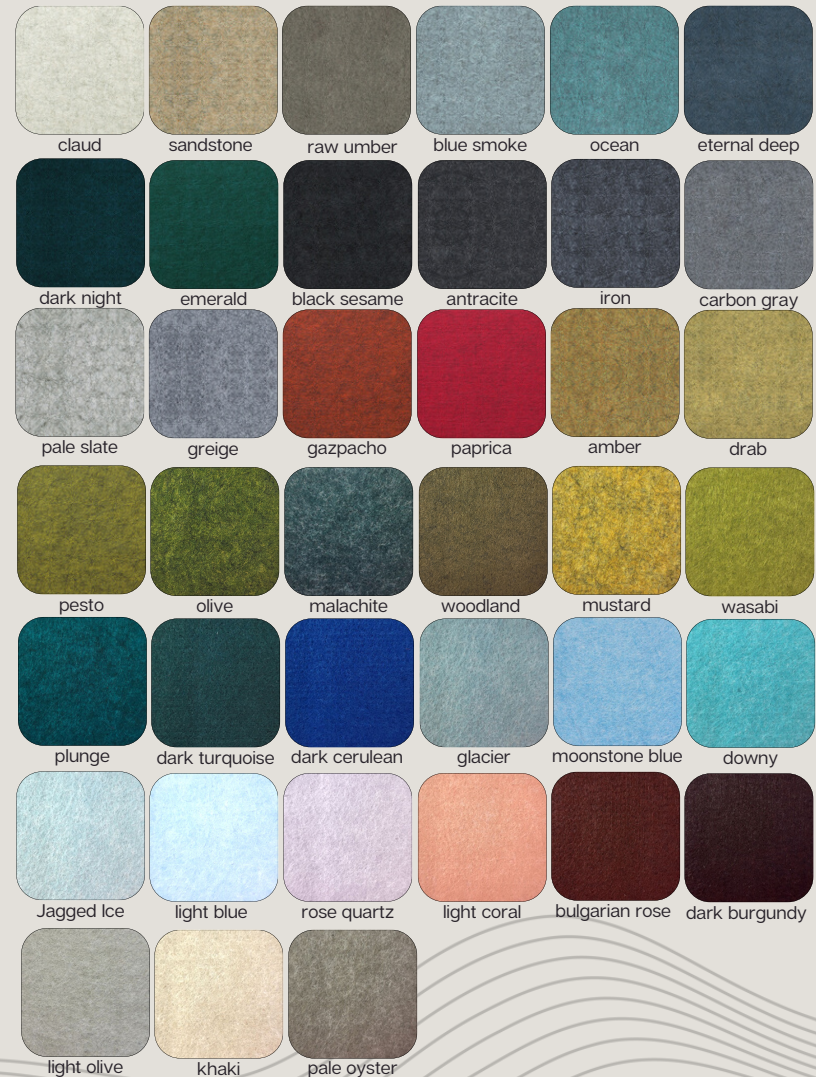

## Specification

Material: PET felt  
 Min. 60% from recycled PET bottles  
 Sound absorption and reflection effect  
 Easy to install and clean  
 Recyclable  
 Production: Poland

Thickness of baffles: 12 mm / 18 mm / 24 mm  
 Material density: 1900g/m  
 Flammability class: B, s1  
 Mounting method: mounting slings

**Color palette 12mm | 24mm**

298

So many bottles transformed into a  
single sheet of 12 mm PET felt.

By choosing our products, you contribute to the  
elimination of plastic from our environment!

Thank you!