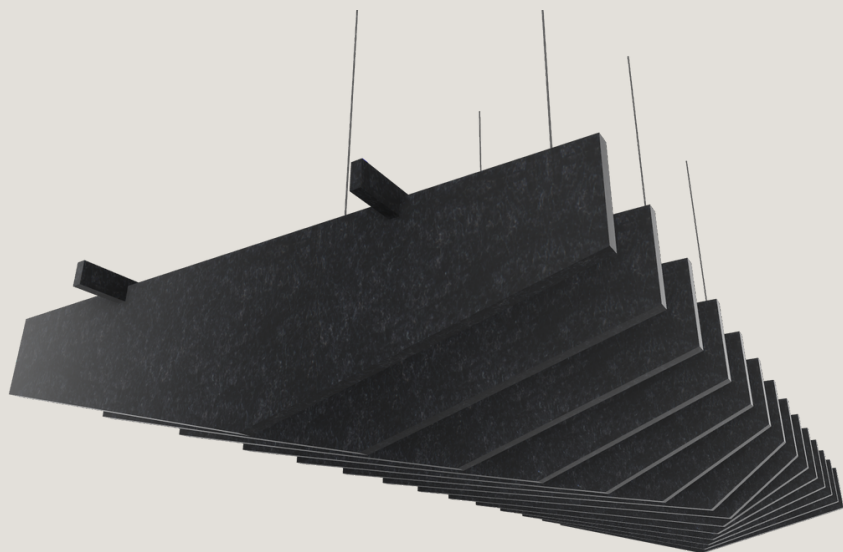

# Sharp

Acoustic PET felt baffles

Our ceiling baffles are the perfect solution for office spaces to significantly improve acoustic performance.

## Specification

Material: PET felt  
 Min. 60% from recycled PET bottles  
 Sound absorption and reflection effect  
 Easy to install and clean  
 Recyclable  
 Production: Poland

Thickness of baffles: 12 mm / 18 mm / 24 mm  
 Material density: 1900g/m  
 Flammability class: B, s1  
 Mounting method: mounting slings