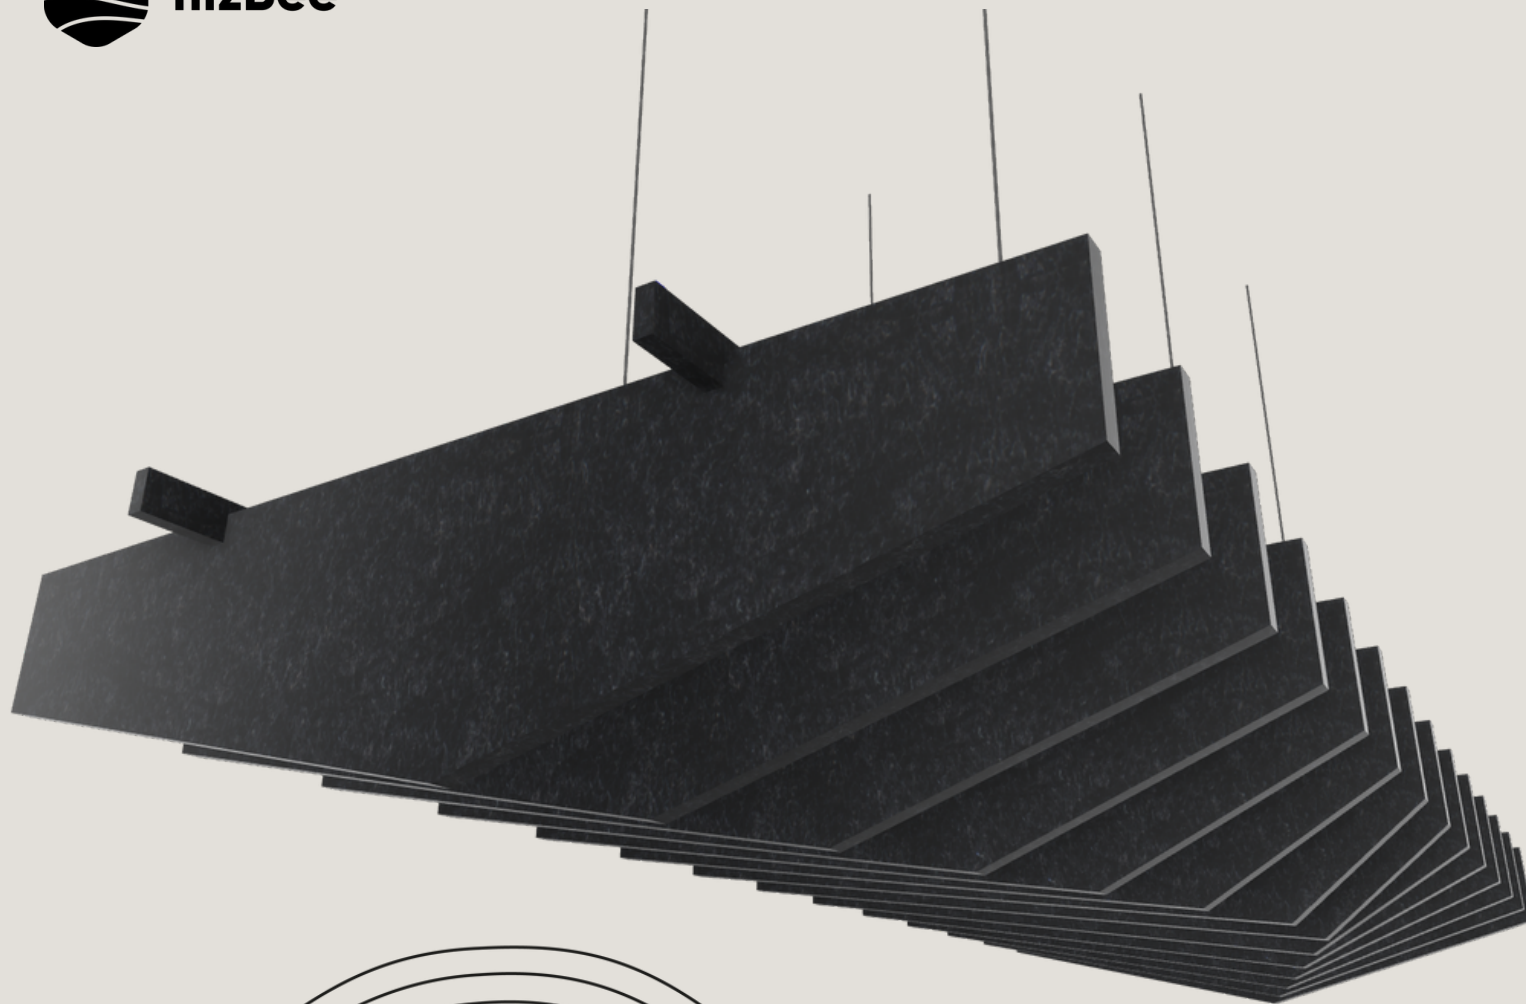

# Sharp

Acoustic PET felt baffles

Our ceiling baffles are the perfect solution for office spaces to significantly improve acoustic performance.

## Specification

Material: PET felt  
 Min. 60% from recycled PET bottles  
 Sound absorption and reflection effect  
 Easy to install and clean  
 Recyclable  
 Production: Poland

Thickness of baffles: 12 mm / 18 mm / 24 mm  
 Material density: 1900g/m  
 Flammability class: B, s1  
 Mounting method: mounting slings

**Color palette 12mm | 24mm**

298

So many bottles transformed into a  
single sheet of 12 mm PET felt.

By choosing our products, you contribute to the  
elimination of plastic from our environment!

Thank you!