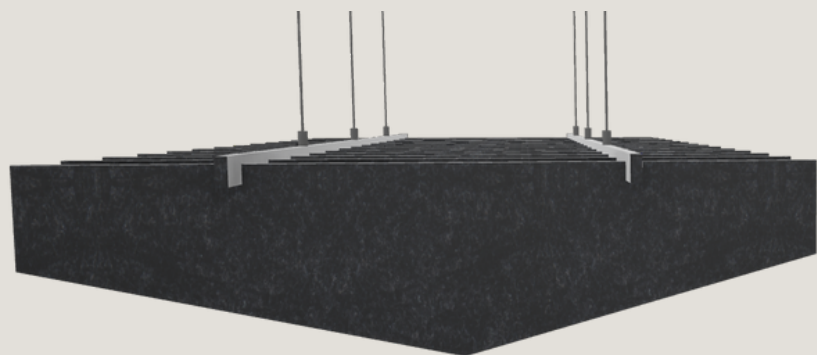

# Sharp

Acoustic PET felt baffles

Our ceiling baffles are the perfect solution for office spaces to significantly improve acoustic performance.

## Specification

Material: PET felt  
 Min. 60% from recycled PET bottles  
 Sound absorption and reflection effect  
 Easy to install and clean  
 Recyclable  
 Production: Poland

Thickness of baffles: 12 mm / 18 mm / 24 mm  
 Material density: 1900g/m  
 Flammability class: B, s1  
 Mounting method: mounting slings