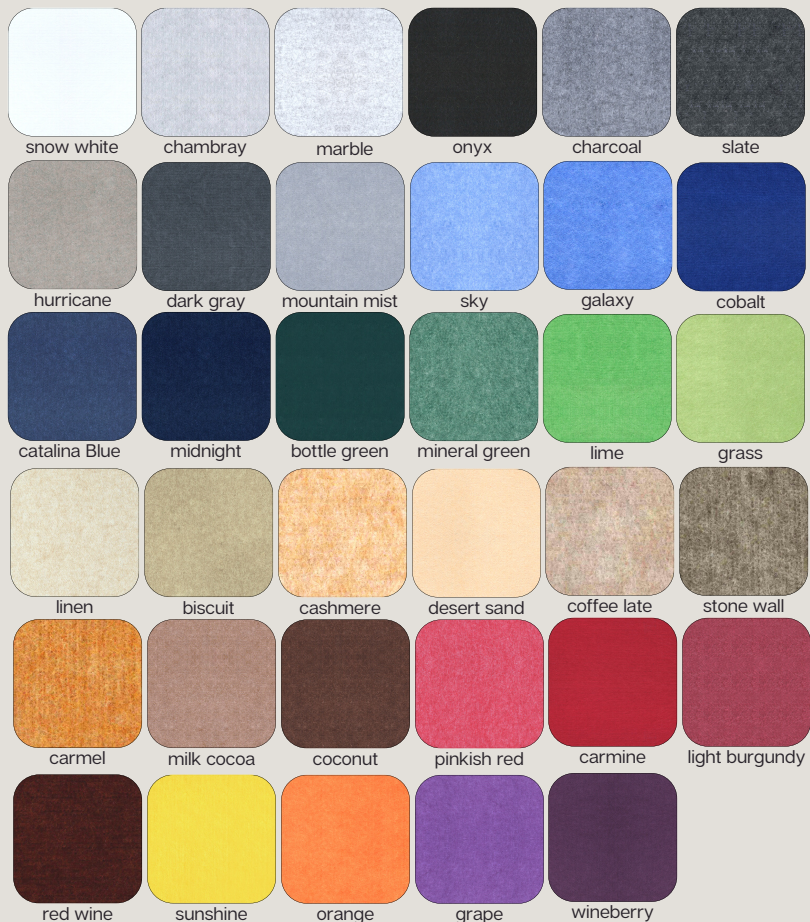

## Specification

Material: PET felt  
 Min. 60% from recycled PET bottles  
 Sound absorption and reflection effect  
 Easy to install and clean  
 Recyclable  
 Production: Poland

Thickness of baffles: 12 mm / 18 mm / 24 mm  
 Material density: 1900g/m  
 Flammability class: B, s1  
 Mounting method: mounting slings

**Color palette 12mm | 24mm**

298

So many bottles transformed into a  
single sheet of 12 mm PET felt.

By choosing our products, you contribute to the  
elimination of plastic from our environment!

Thank you!