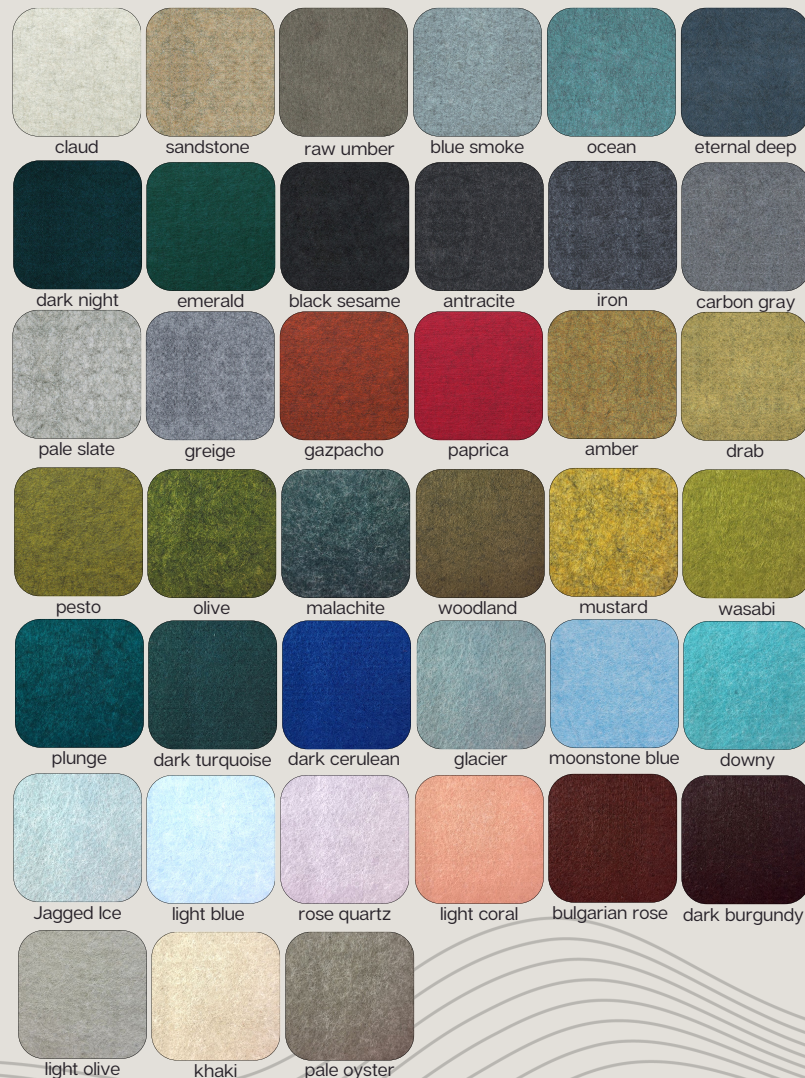

## Specification

Material: PET felt  
 Min. 60% from recycled PET bottles  
 Sound absorption and reflection effect  
 Easy to install and clean  
 Recyclable  
 Production: Poland

Thickness of baffles: 12 mm / 18 mm / 24 mm  
 Material density: 1900g/m  
 Flammability class: B, s1  
 Mounting method: mounting slings

**Color palette 12mm | 24mm**

298

So many bottles transformed into a  
single sheet of 12 mm PET felt.

By choosing our products, you contribute to the  
elimination of plastic from our environment!

Thank you!